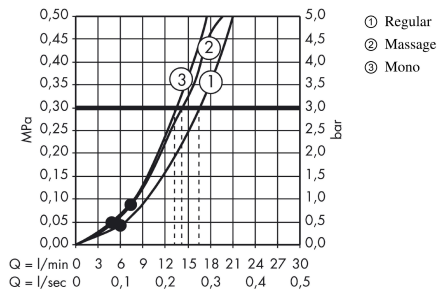

Crometta 85**Shower set Multi with shower bar 65 cm**Finish: **Chrome** Article Number: **27767000****Description****product features**

- consists of: hand shower, shower bar, shower hose, slider
- shower head size: 85 mm
- spray type: normal spray, MonoRain, Massage spray
- spray type adjustment by turning spray disc
- 90° position adjustable hand shower holder, pivots left and right, up and down
- maximum flow rate at 3 bar: 16 l/min
- minimum flow pressure: 1 bar
- operating pressure: min. 1 bar/max. 6 bar
- without pivot joints
- wall mounting: screw fastening
- wall supports made of plastic
- pipe length: 669 mm
- shower bar diameter: 22 mm
- profile pipe: round
- drilling distance 625 mm

Technology**Product image****Scale drawing**

Crometta 85

Shower set Multi with shower bar 65 cm

Finish: **Chrome** Article Number: **27767000**

Flowchart

The consumption was measured in combination with the appropriate fittings (thermostat/mixer/in-wall valve) to reflect actual application in practice.