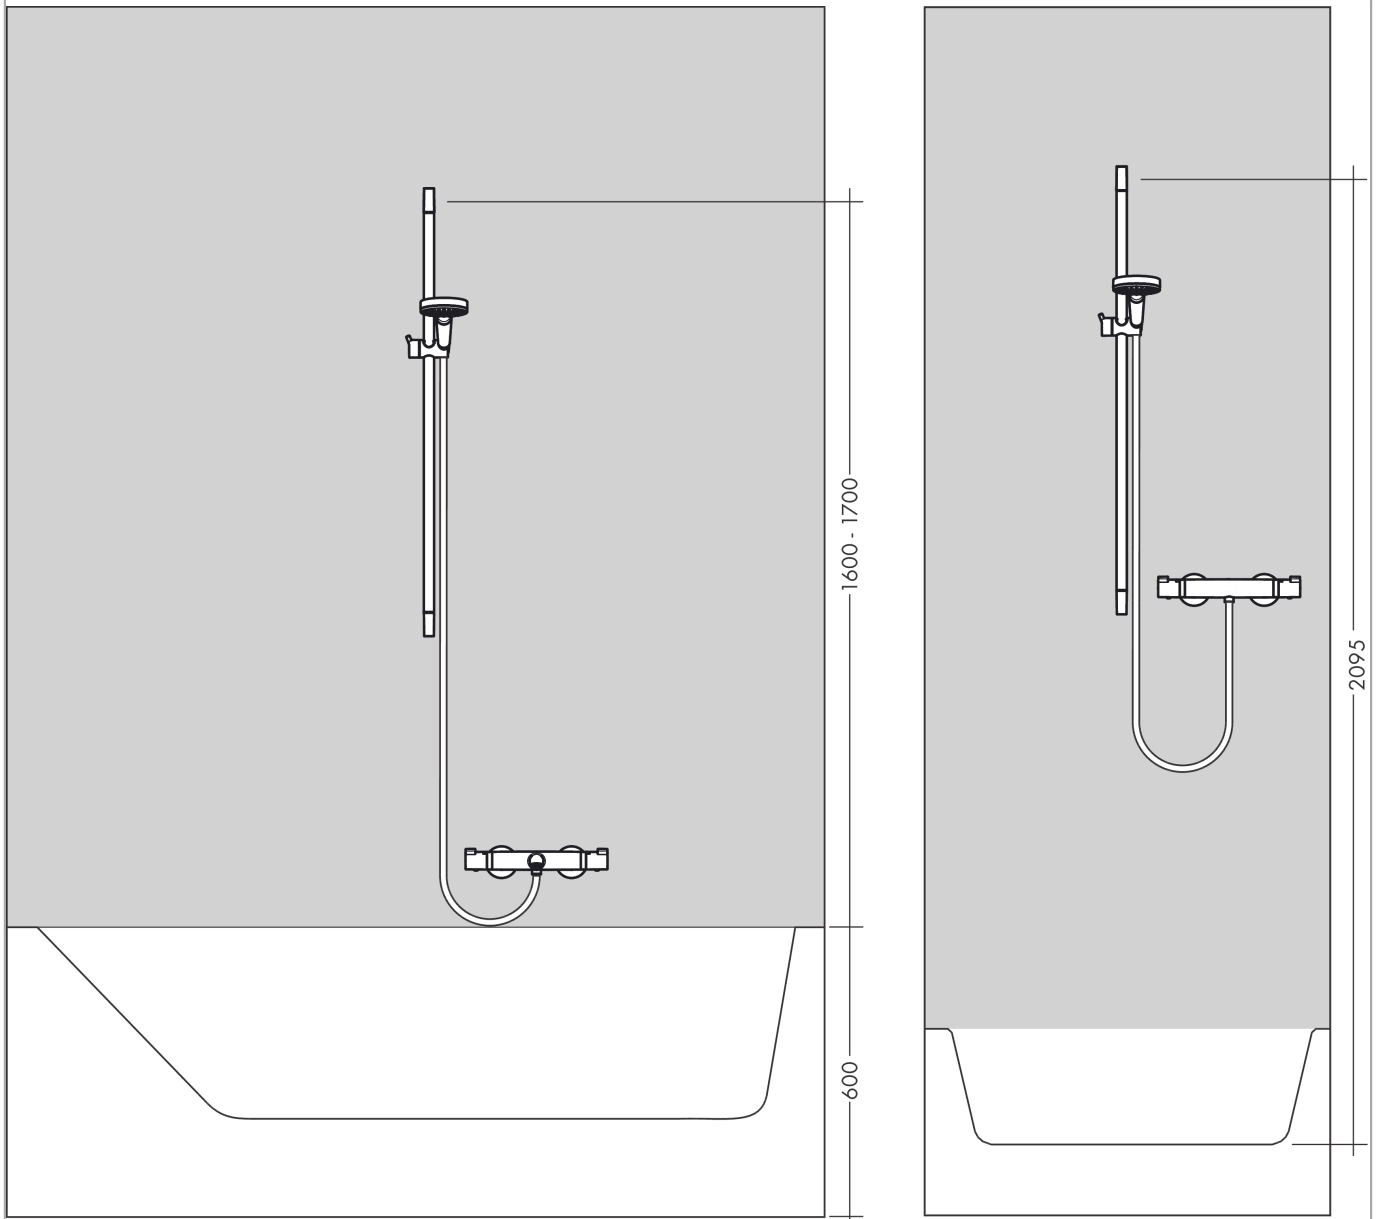

Crometta 85**Shower set Multi with shower bar 65 cm**Finish: **Chrome** Article Number: **27767000****Description****product features**

- consists of: hand shower, shower bar, shower hose, slider
- shower head size: 85 mm
- spray type: normal spray, MonoRain, Massage spray
- spray type adjustment by turning spray disc
- 90° position adjustable hand shower holder, pivots left and right, up and down
- maximum flow rate at 3 bar: 16 l/min
- minimum flow pressure: 1 bar
- operating pressure: min. 1 bar/max. 6 bar
- without pivot joints
- wall mounting: screw fastening
- wall supports made of plastic
- pipe length: 669 mm
- shower bar diameter: 22 mm
- profile pipe: round
- drilling distance 625 mm

Technology**Product image****Scale drawing**

Crometta 85

Shower set Multi with shower bar 65 cm

Finish: **Chrome** Article Number: **27767000**

Flowchart

The consumption was measured in combination with the appropriate fittings (thermostat/mixer/in-wall valve) to reflect actual application in practice.

Crometta 85
Shower set Multi with shower bar 65 cm
 Finish: **Chrome** Article Number: **27767000**

Installation examples

Crometta 85
Shower set Multi with shower bar 65 cm
 Finish: **Chrome** Article Number: **27767000**

Exploded Drawing

Year of production: >06/08

Crometta 85
Shower set Multi with shower bar 65 cm
 Finish: **Chrome** Article Number: **27767000**

Spare part list

Year of production: >06/08

Pos.	Description	Article Number	Price	PU
1	cover	95217000	€ 11,66	1
2	tile-matching-disk 7 mm	97450000	-	1
3	mounting set	96179000	€ 11,66	1
4	wall support	95218000	€ 8,69	1
5	shower hose Metaflex'C 1,60 m	28266000	-	1
6	support, assy	95160000	€ 58,67	1
7	clip for Casetta, Ø 22 mm	96189000	€ 5,36	1
8	shelf Casetta	28678000	-	1
9	filter insert	97708000	€ 5,36	1
10	handshower	28563000	-	1