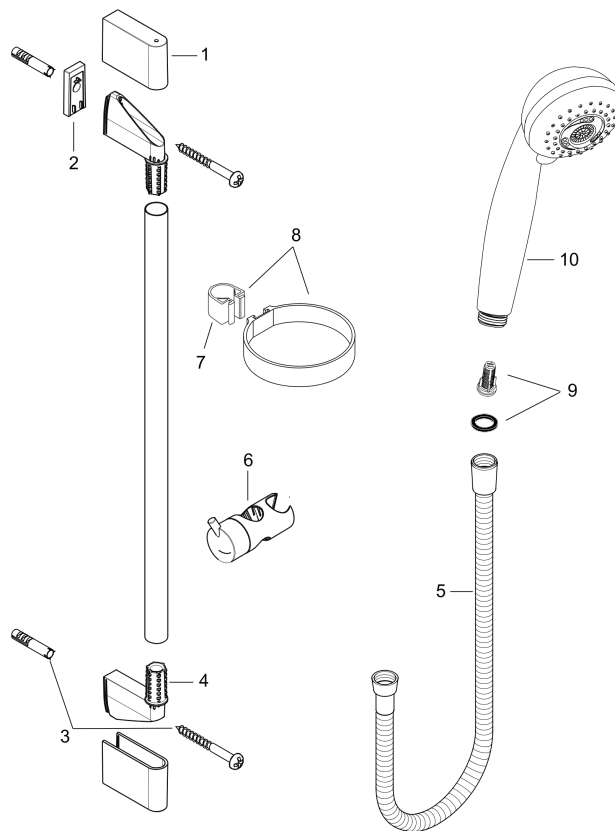

Crometta 85**Shower set Multi with shower bar 65 cm**Finish: **Chrome** Article Number: **27767000****Description****product features**

- consists of: hand shower, shower bar, shower hose, slider
- shower head size: 85 mm
- spray type: normal spray, MonoRain, Massage spray
- spray type adjustment by turning spray disc
- 90° position adjustable hand shower holder, pivots left and right, up and down
- maximum flow rate at 3 bar: 16 l/min
- minimum flow pressure: 1 bar
- operating pressure: min. 1 bar/max. 6 bar
- without pivot joints
- wall mounting: screw fastening
- wall supports made of plastic
- pipe length: 669 mm
- shower bar diameter: 22 mm
- profile pipe: round
- drilling distance 625 mm

Technology**Product image****Scale drawing**

Crometta 85

Shower set Multi with shower bar 65 cm

Finish: **Chrome** Article Number: **27767000**

Flowchart

The consumption was measured in combination with the appropriate fittings (thermostat/mixer/in-wall valve) to reflect actual application in practice.

Crometta 85
Shower set Multi with shower bar 65 cm
 Finish: **Chrome** Article Number: **27767000**

Installation examples

Crometta 85
Shower set Multi with shower bar 65 cm
 Finish: **Chrome** Article Number: **27767000**

Exploded Drawing

Year of production: >06/08

Crometta 85
Shower set Multi with shower bar 65 cm
 Finish: **Chrome** Article Number: **27767000**

Spare part list

Year of production: >06/08

Pos.	Description	Article Number	Price	PU
1	cover	95217000	€ 11,66	1
2	tile-matching-disk 7 mm	97450000	-	1
3	mounting set	96179000	€ 11,66	1
4	wall support	95218000	€ 8,69	1
5	shower hose Metaflex'C 1,60 m	28266000	-	1
6	support, assy	95160000	€ 58,67	1
7	clip for Casetta, Ø 22 mm	96189000	€ 5,36	1
8	shelf Casetta	28678000	-	1
9	filter insert	97708000	€ 5,36	1
10	handshower	28563000	-	1