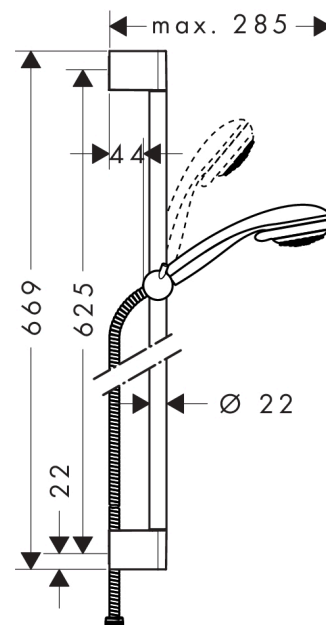

Crometta 85**Shower set Multi with shower bar 65 cm**Finish: **Chrome** Article Number: **27767000****Description****product features**

- consists of: hand shower, shower bar, shower hose, slider
- shower head size: 85 mm
- spray type: normal spray, MonoRain, Massage spray
- spray type adjustment by turning spray disc
- 90° position adjustable hand shower holder, pivots left and right, up and down
- maximum flow rate at 3 bar: 16 l/min
- minimum flow pressure: 1 bar
- operating pressure: min. 1 bar/max. 6 bar
- without pivot joints
- wall mounting: screw fastening
- wall supports made of plastic
- pipe length: 669 mm
- shower bar diameter: 22 mm
- profile pipe: round
- drilling distance 625 mm

Technology**Product image****Scale drawing**

Crometta 85

Shower set Multi with shower bar 65 cm

Finish: **Chrome** Article Number: **27767000**

Flowchart

The consumption was measured in combination with the appropriate fittings (thermostat/mixer/in-wall valve) to reflect actual application in practice.

Crometta 85
Shower set Multi with shower bar 65 cm
 Finish: **Chrome** Article Number: **27767000**

Installation examples

Crometta 85
Shower set Multi with shower bar 65 cm
 Finish: **Chrome** Article Number: **27767000**

Exploded Drawing

Year of production: >06/08

Crometta 85
Shower set Multi with shower bar 65 cm
 Finish: **Chrome** Article Number: **27767000**

Spare part list

Year of production: >06/08

Pos.	Description	Article Number	Price	PU
1	cover	95217000	€ 11,66	1
2	tile-matching-disk 7 mm	97450000	-	1
3	mounting set	96179000	€ 11,66	1
4	wall support	95218000	€ 8,69	1
5	shower hose Metaflex'C 1,60 m	28266000	-	1
6	support, assy	95160000	€ 58,67	1
7	clip for Casetta, Ø 22 mm	96189000	€ 5,36	1
8	shelf Casetta	28678000	-	1
9	filter insert	97708000	€ 5,36	1
10	handshower	28563000	-	1